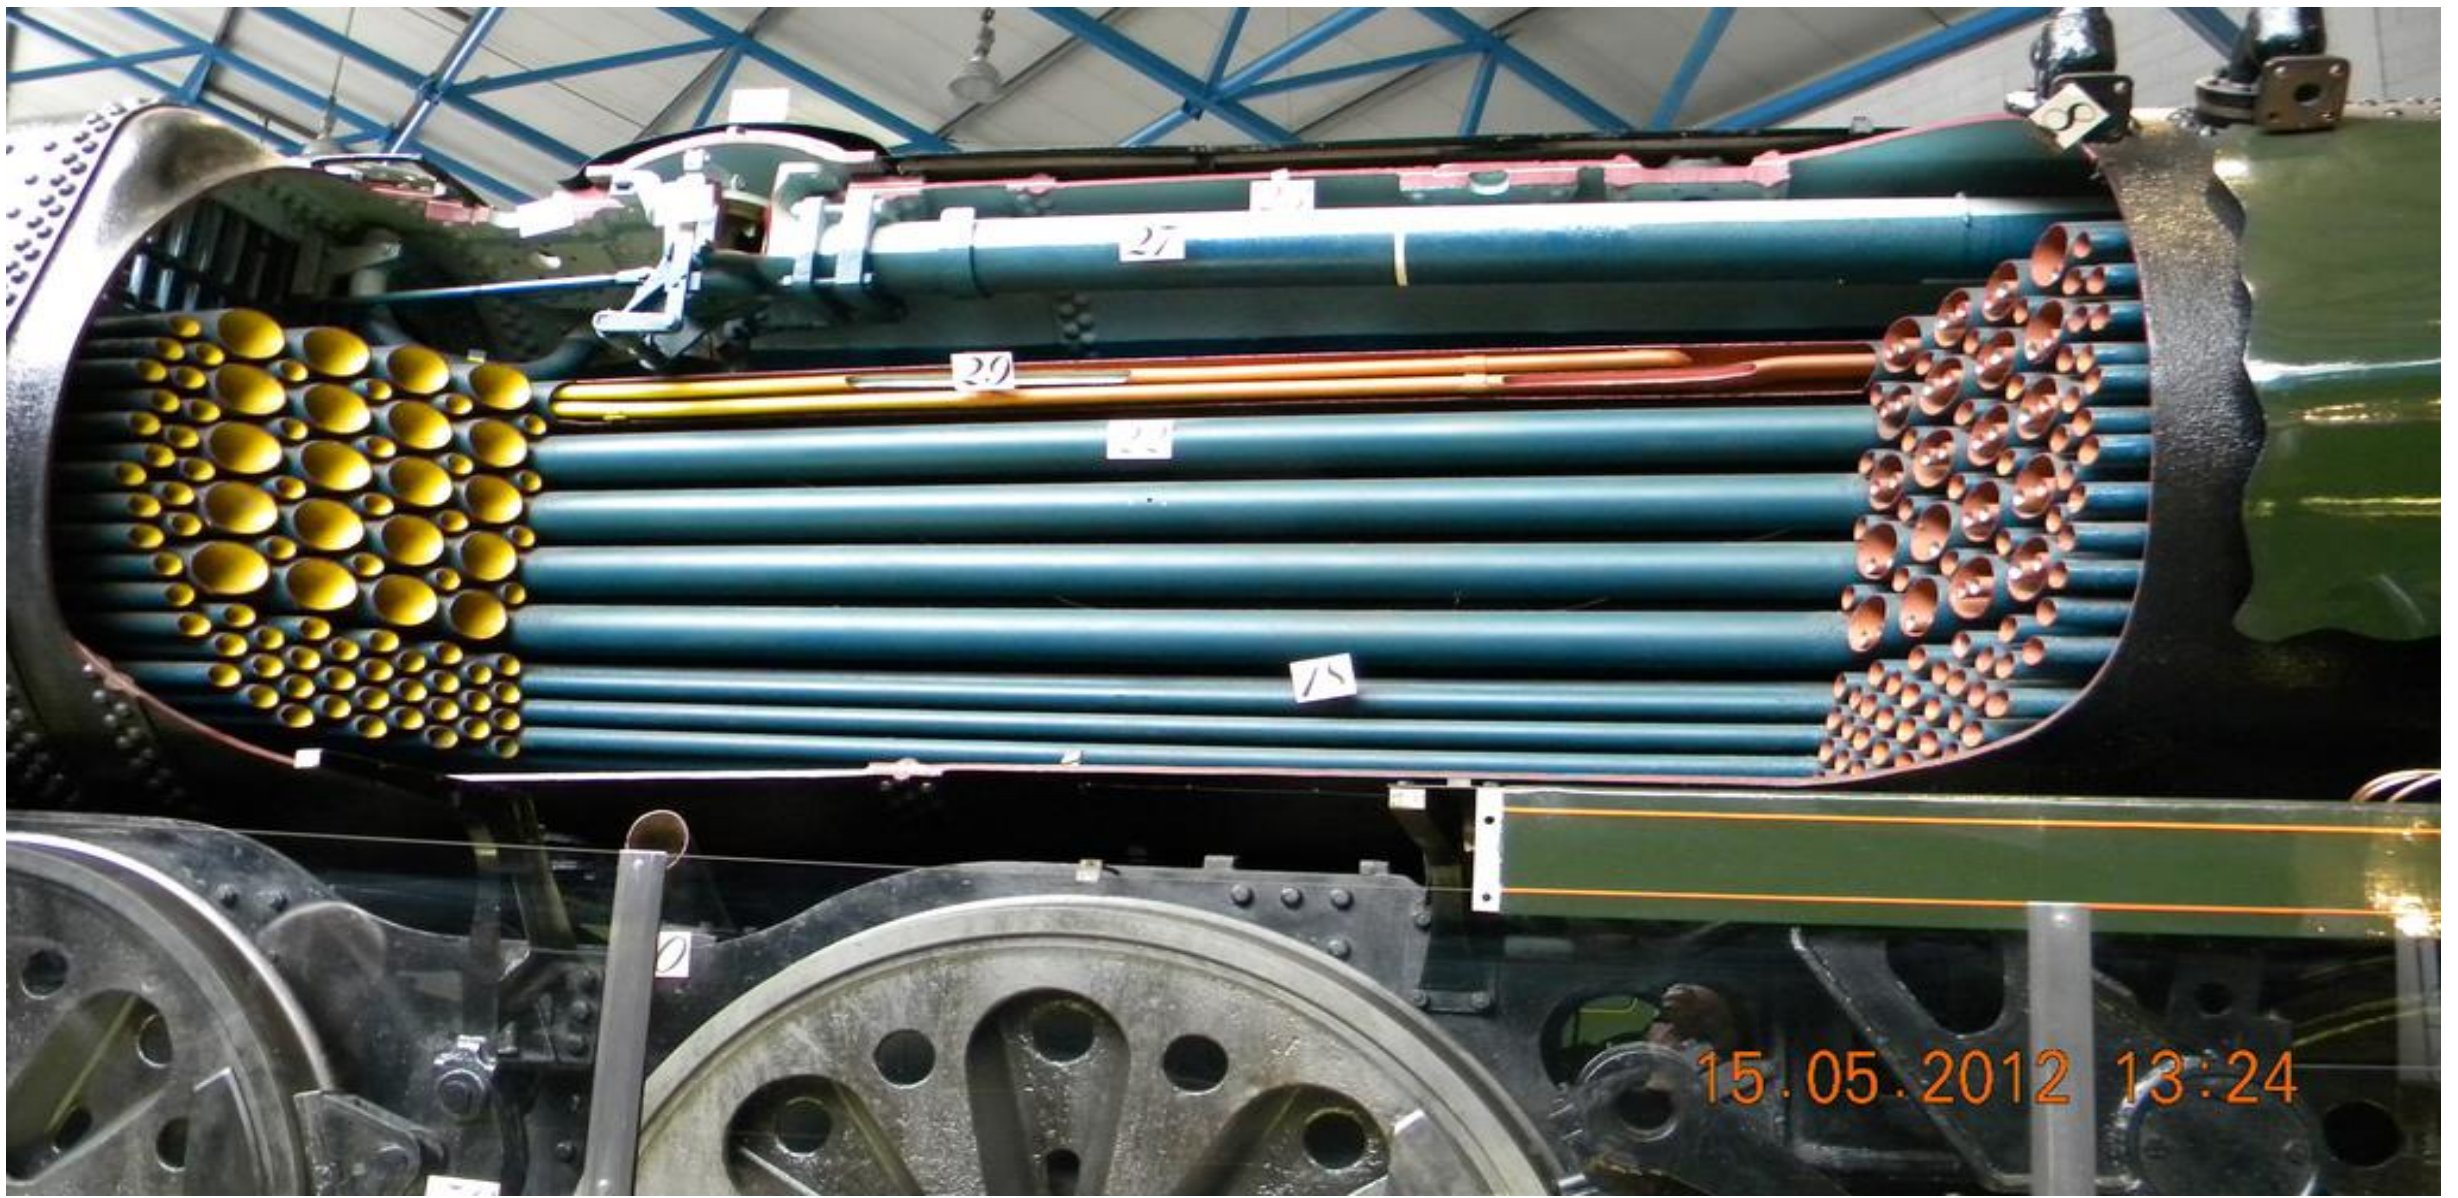

AN INTRODUCTION TO HERITAGE LOCOMOTIVE STEAM BOILERS

Presented by Andy Netherwood from “ Mid-Hants Railway Ltd.”

Locomotive 35005 Merchant Navy Class

Cross sectional view of a simple locomotive boiler

Fig. 8 SECTIONAL VIEW OF BOILER WITH SUPERHEATER

Fig. 8

39

Cross sectional view of a more modern locomotive boiler similar to what we will be looking at today

A specimen merchant navy boiler what we will be looking at today

Merchant navy class boiler sectioned at the National Railway Museum, York