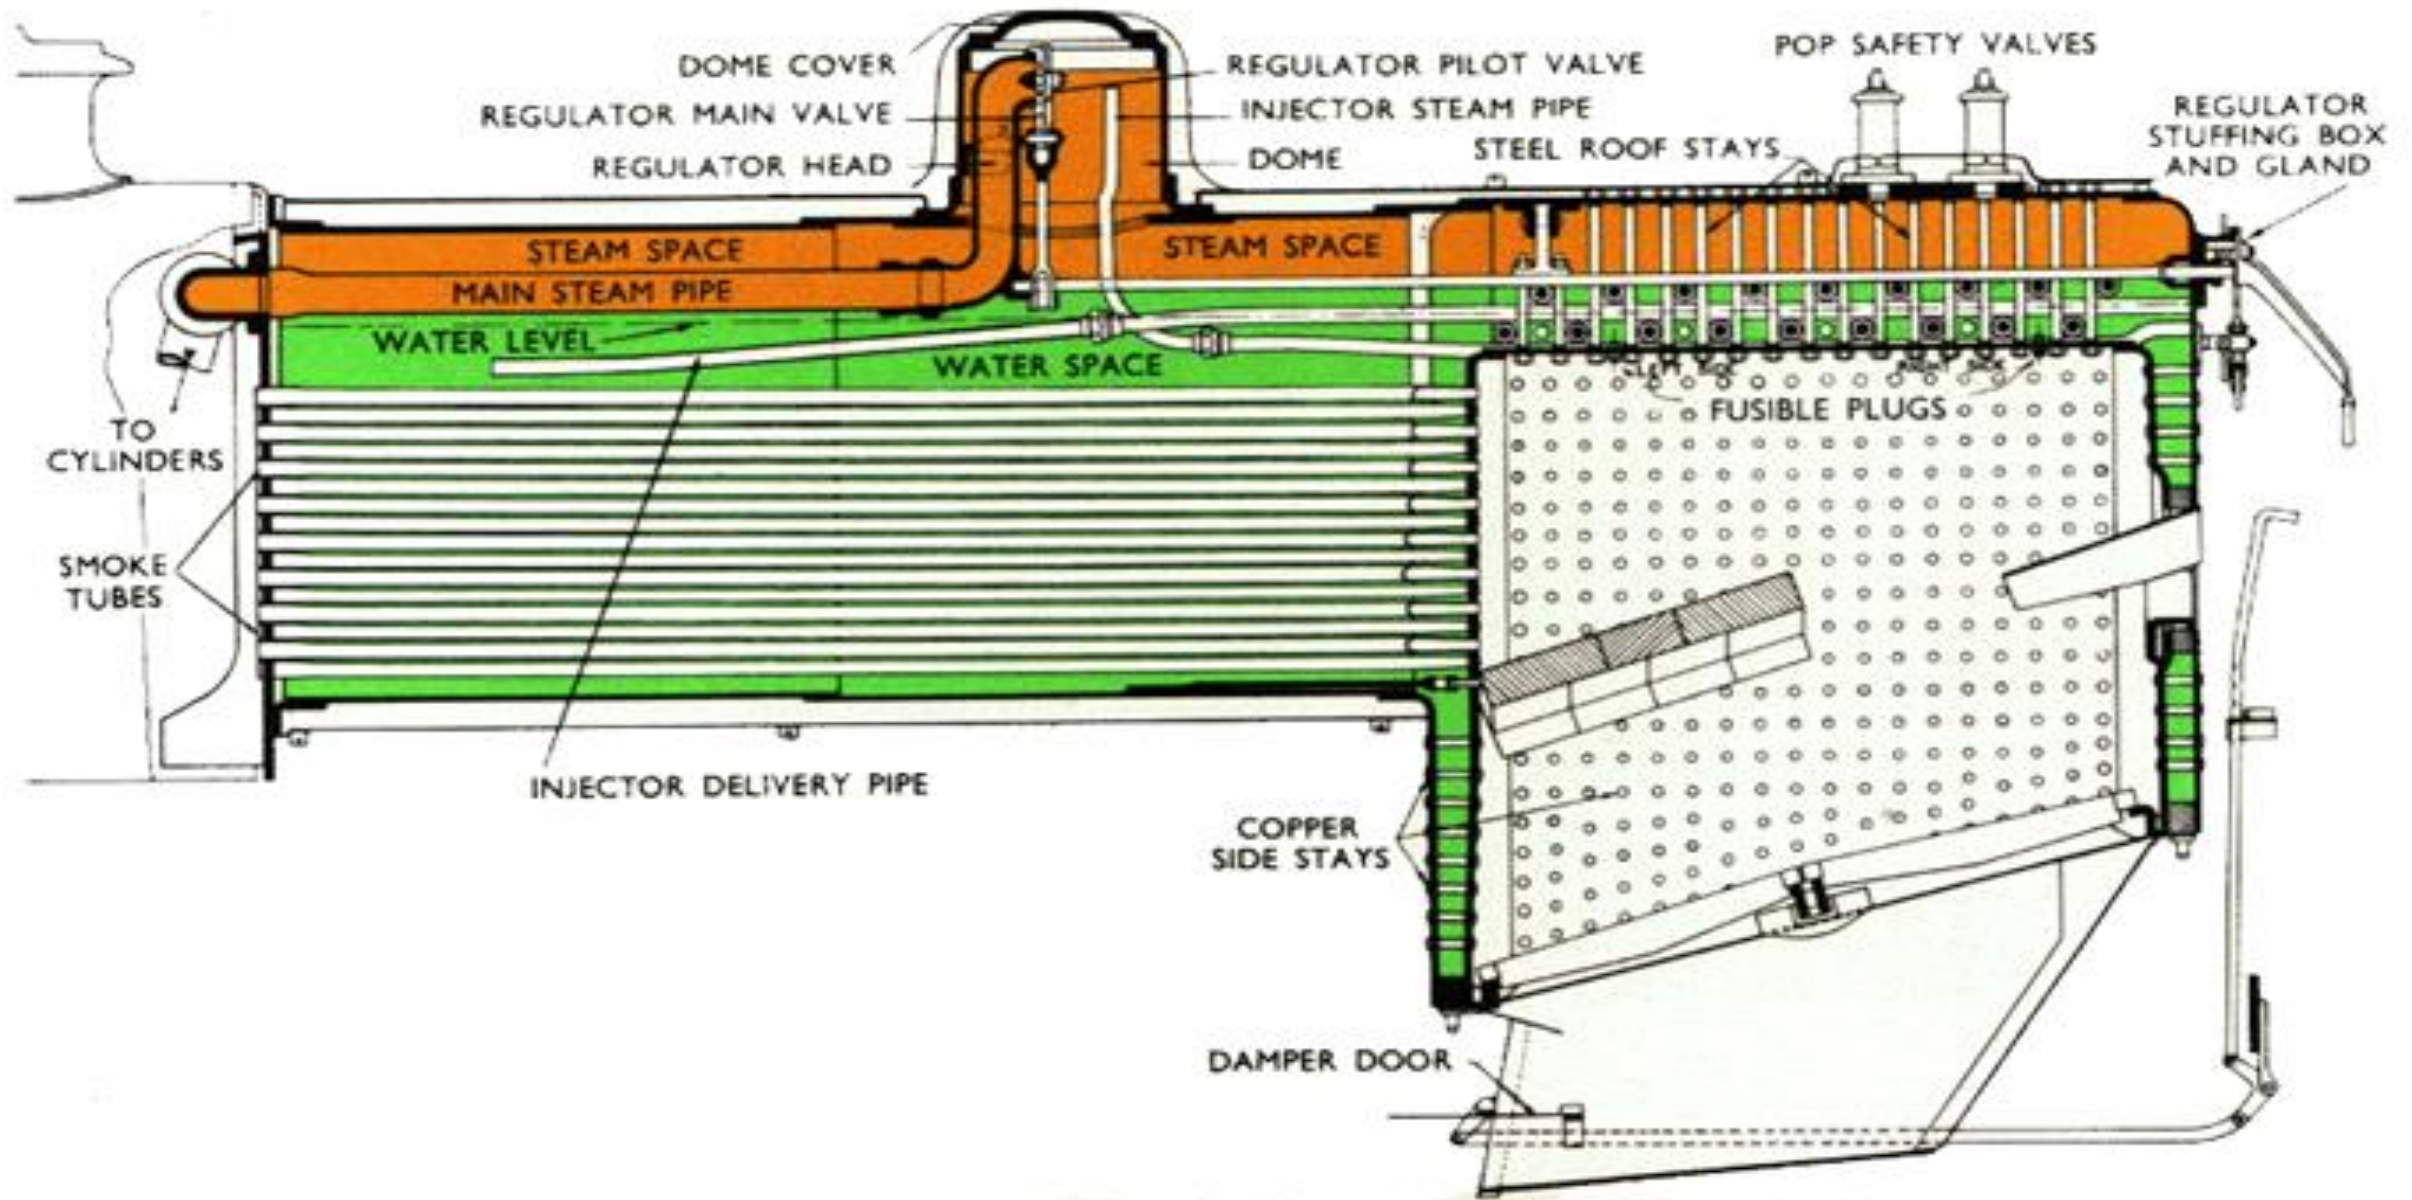

AN INTRODUCTION TO HERITAGE LOCOMOTIVE STEAM BOILERS

Presented by Andy Netherwood from “ Mid-Hants Railway Ltd.”

Locomotive 35005 Merchant Navy Class

Cross sectional view of a simple locomotive boiler

Fig. 8 SECTIONAL VIEW OF BOILER WITH SUPERHEATER

Fig. 8

39

Cross sectional view of a more modern locomotive boiler similar to what we will be looking at today

A specimen merchant navy boiler what we will be looking at today

Merchant navy class boiler sectioned at the National Railway Museum, York

Merchant navy class boiler showing the sectioned firebox

Any Questions ?