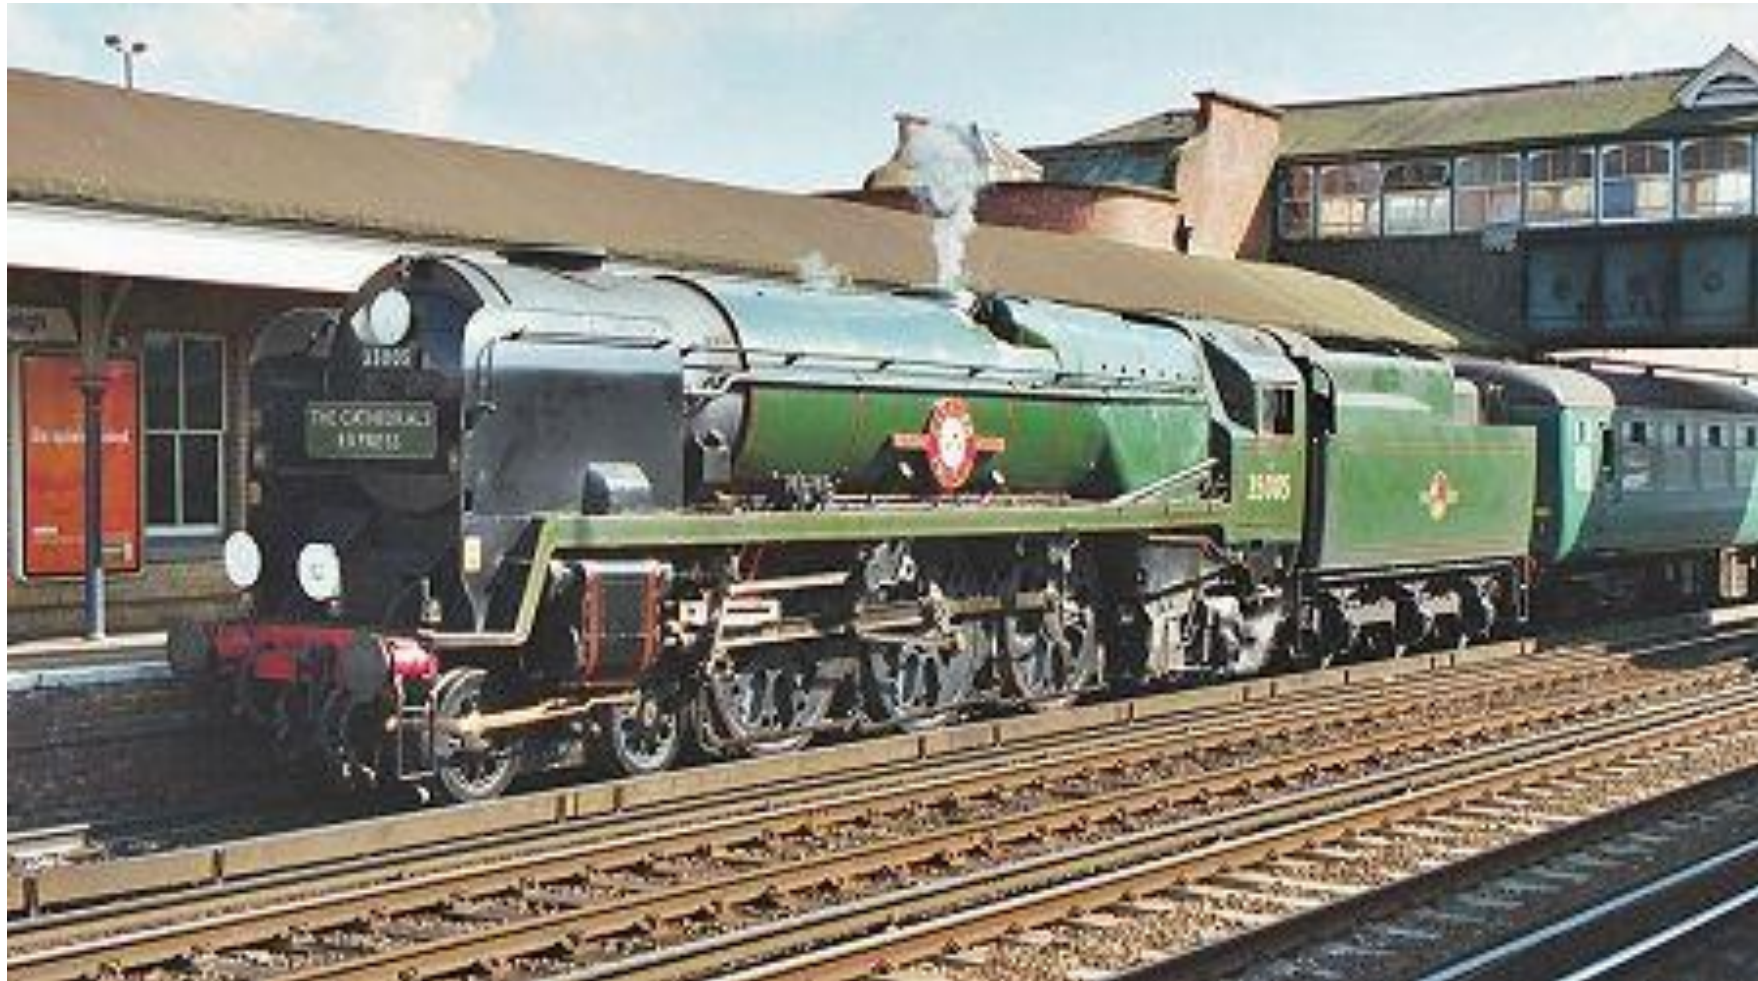

AN INTRODUCTION TO HERITAGE LOCOMOTIVE STEAM BOILERS

Presented by Andy Netherwood from “ Mid-Hants Railway Ltd.”

Locomotive 35005 Merchant Navy Class

Cross sectional view of a simple locomotive boiler

Fig. 8 SECTIONAL VIEW OF BOILER WITH SUPERHEATER

Fig. 8

39

Cross sectional view of a more modern locomotive boiler similar to what we will be looking at today

A specimen merchant navy boiler what we will be looking at today

Merchant navy class boiler sectioned at the National Railway Museum, York