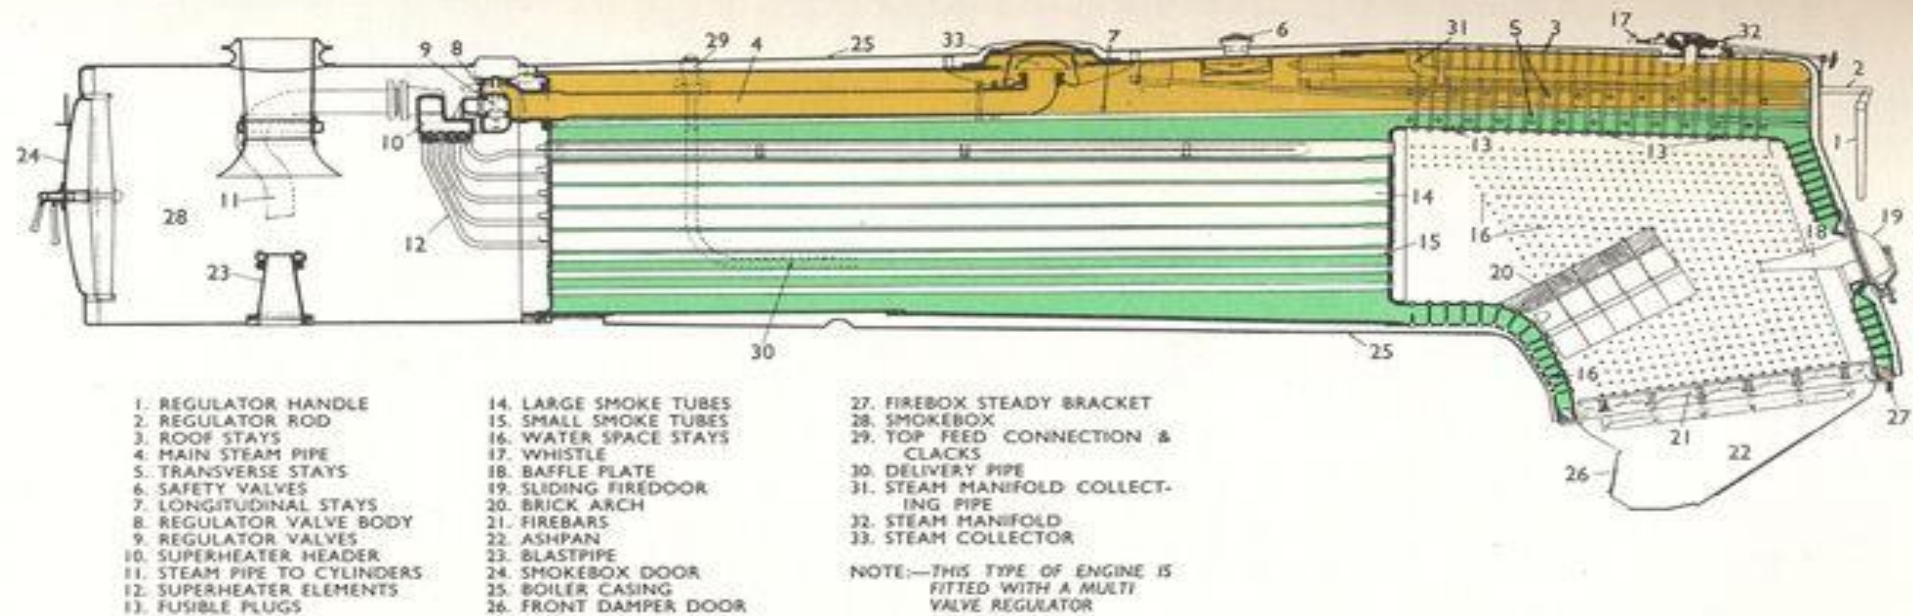

AN INTRODUCTION TO HERITAGE LOCOMOTIVE STEAM BOILERS

Presented by Andy Netherwood from “ Mid-Hants Railway Ltd.”

Locomotive 35005 Merchant Navy Class

Cross sectional view of a simple locomotive boiler

Fig. 8 SECTIONAL VIEW OF BOILER WITH SUPERHEATER

Fig. 8

39

Cross sectional view of a more modern locomotive boiler similar to what we will be looking at today

A specimen merchant navy boiler what we will be looking at today

Merchant navy class boiler sectioned at the National Railway Museum, York