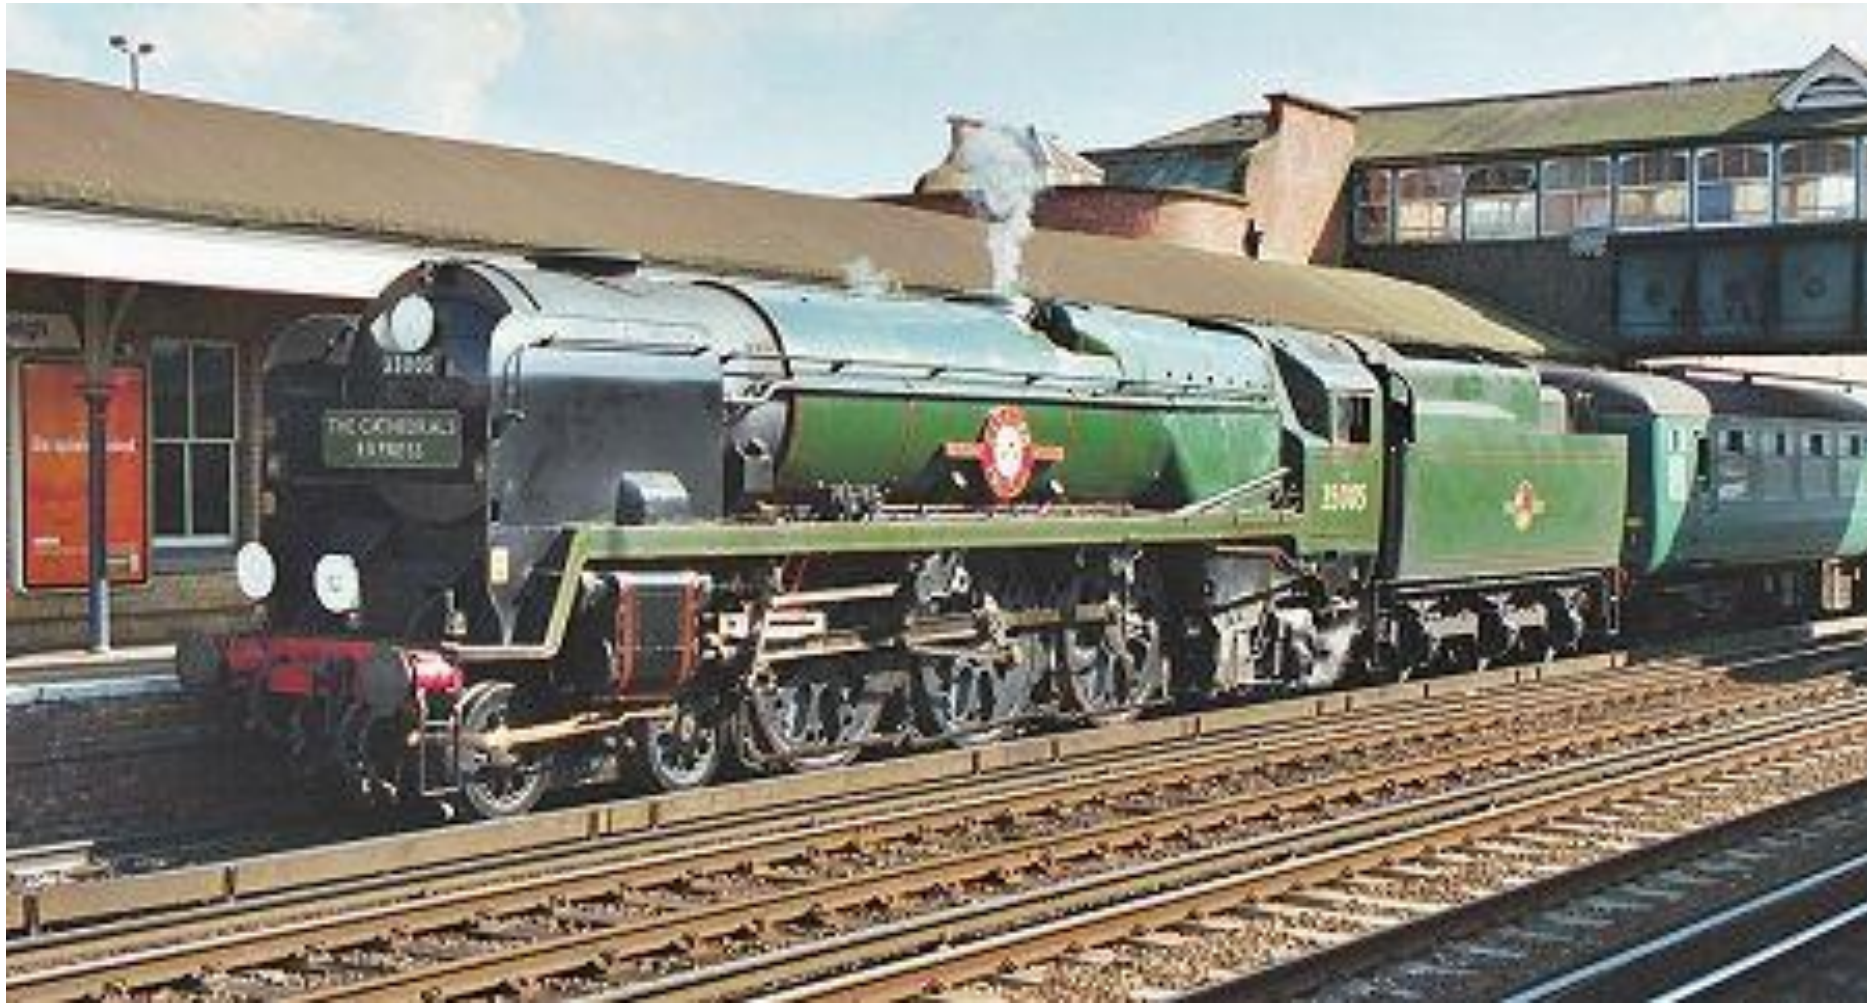

Any Questions ?